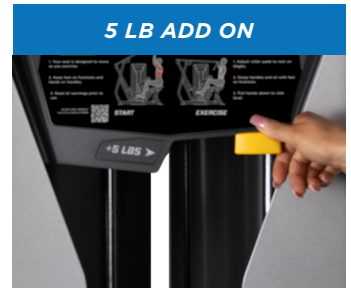

ADD ON WEIGHT

OPTIONS

RS-CAGE-NG-OPT1

5 lbs

RS-CAGE-NG-OPT2

10 lbs

RS-CAGE-NG-OPT3

5 lbs

RS-CAGE-NG-63-OPT1

5 lbs

RS-CAGE-NG-63-OPT2

10 lbs

RS-CAGE-NG-63-OPT3

10 lbs

FEATURES

- **User-Friendly Design:** Smaller Weight Increments: Cater to diverse users, enhancing accessibility.
- **Training Variety:** Range of Weight Options: Enables diverse training programs for engaging workouts.