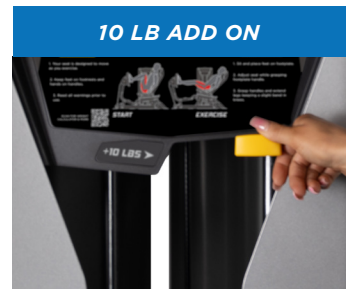

ADD ON WEIGHT

OPTIONS

RS-CAGE-NG-OPT1

5 lbs

RS-CAGE-NG-OPT2

10 lbs

RS-CAGE-NG-OPT3

5 lbs

RS-CAGE-NG-63-OPT1

5 lbs

RS-CAGE-NG-63-OPT2

10 lbs

RS-CAGE-NG-63-OPT3

10 lbs

FEATURES

- **User-Friendly Design:** Smaller Weight Increments: Cater to diverse users, enhancing accessibility.
- **Training Variety:** Range of Weight Options: Enables diverse training programs for engaging workouts.